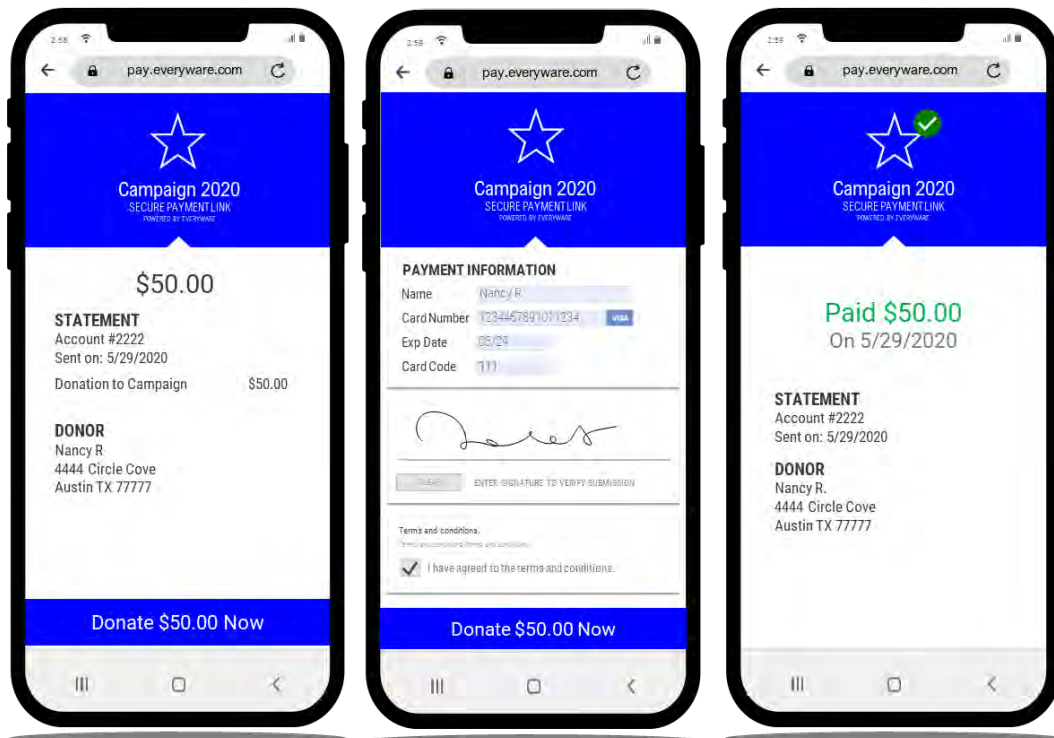

# TEXT TO DONATE & TWO-WAY MESSAGING FOR CAMPAIGN FUND RAISERS

USA

How much would you like to donate?

\$50.00

You'd like to contribute a one-time \$50.00 donation to the campaign?

Yes

Thank you! Please tap the secure donation link below.

Campaign  
Secure Payment Link  
Powered by Everyware

Your support is appreciated! Text here or visit [campaign.org](https://campaign.org) to get involved

Great! See you at the polls.

## CONNECT AND COLLECT MORE!

Your campaign can connect with volunteers and collect contributions easily with **Text to Donate** and two-way messaging from Everyware. Supporters will appreciate this totally contactless and convenient option, as you're sure to see engagement and collections increase.